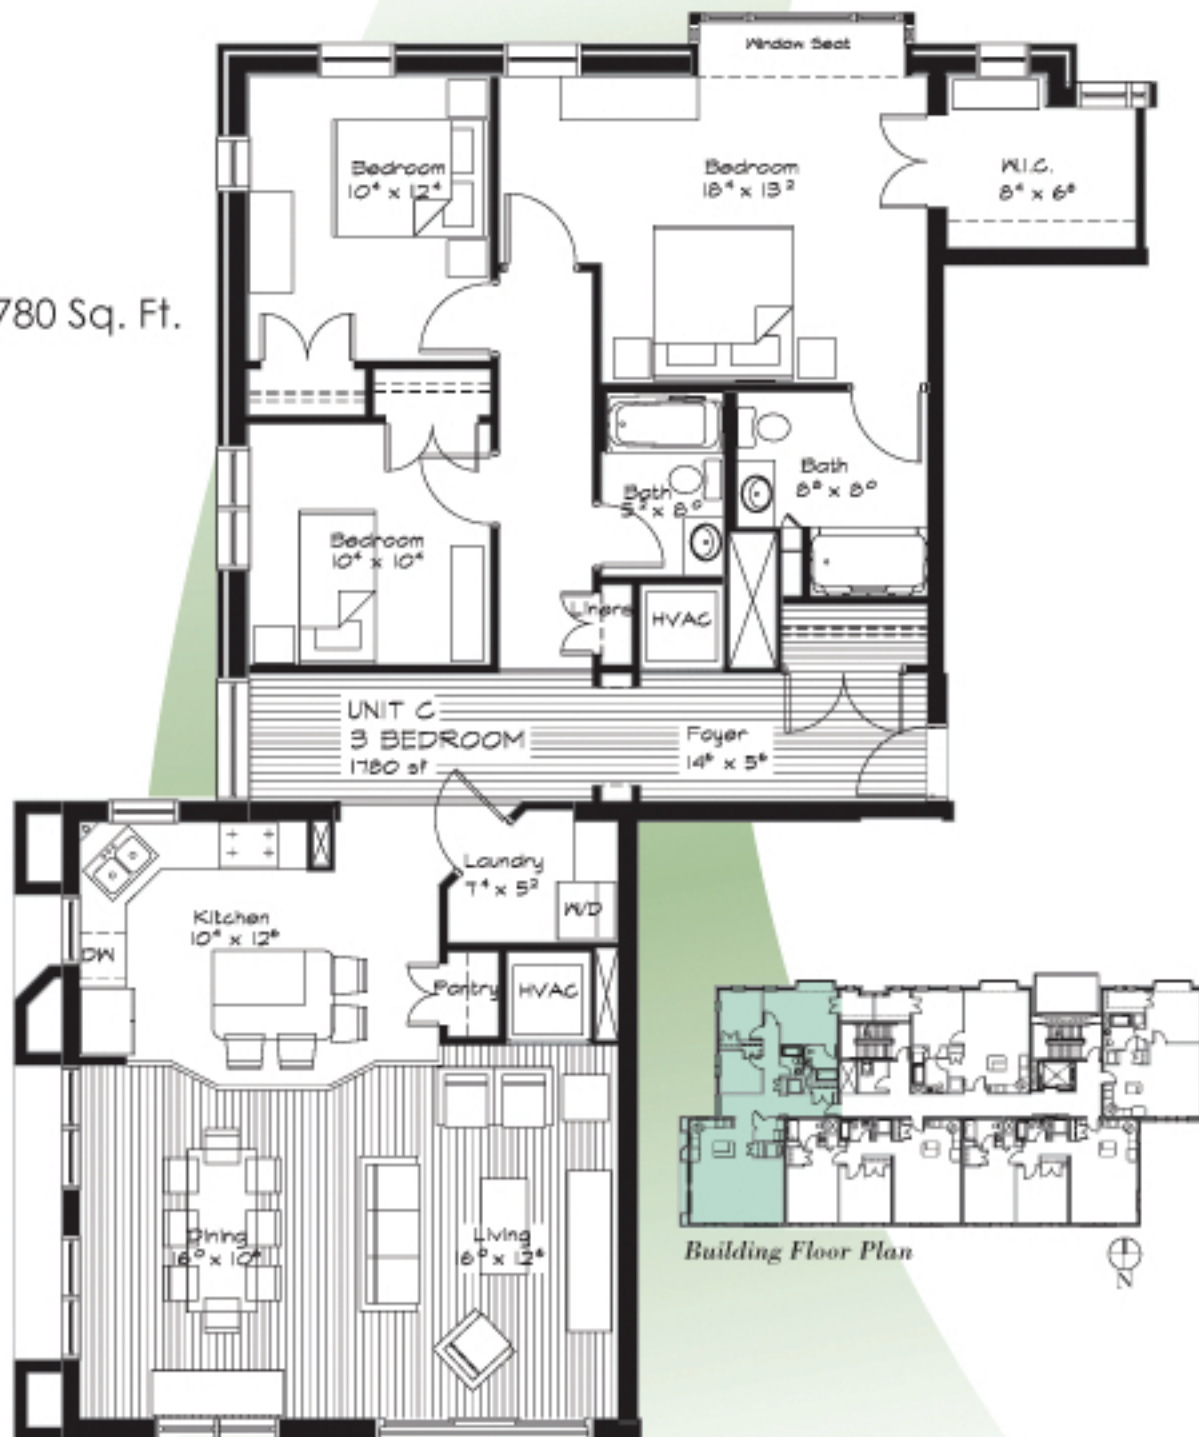

Distinctive Downtown Living

UNIT C

Floors 2 thru 5

3 Bedroom

2 Bathroom

Living area: 1,780 Sq. Ft.

Building Floor Plan

All dimensions, materials, design features, room layouts, window and door placements, finishes, and product selections are subject to change by Owner.